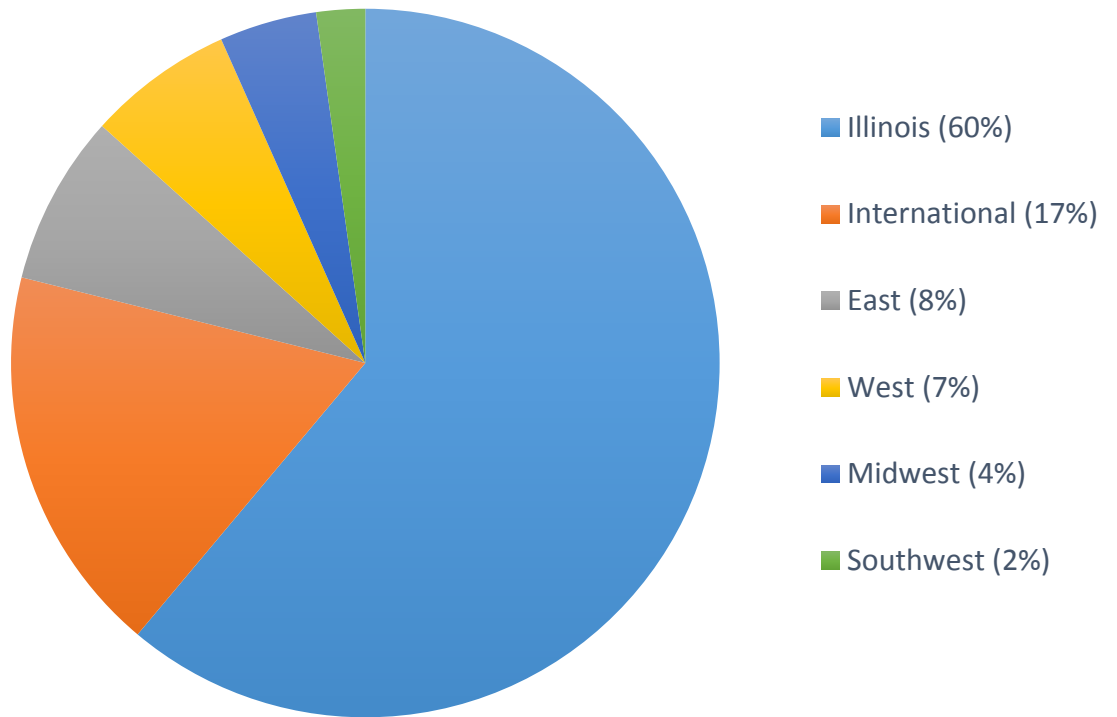

New Freshmen in MatSE, 2015-2016

TOTAL: 92 First-Time Freshmen

77% Male, 23% Female